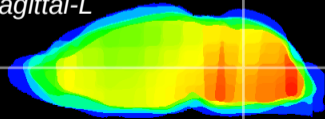

Coronal

Sagittal-R

Sagittal-L

ViBrism: CX08402
Horizontal

MVe