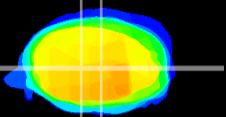

Coronal

Sagittal-R

Sagittal-L

ViBrism: CX08402
Horizontal

MVe