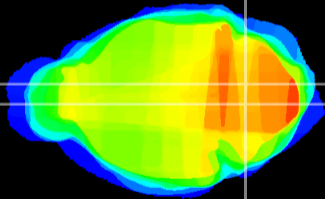

Coronal

Sagittal-R

Sagittal-L

ViBrism: CX08402
Horizontal

MVe