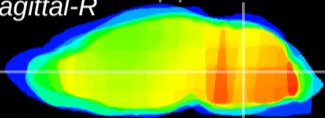

Coronal

Sagittal-R

Sagittal-L

ViBrism: CX08402
Horizontal

MVe