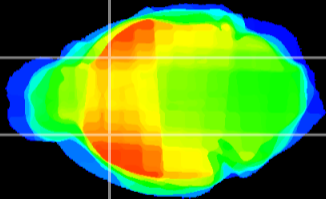

Coronal

Sagittal-R

Sagittal-L

ViBrism: CX08403
Horizontal

CPU lateral