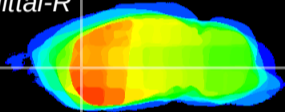

Coronal

Sagittal-R

Sagittal-L

ViBrism: CX08403
Horizontal

CPU lateral