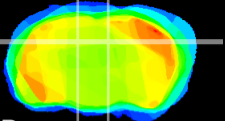

Coronal

Sagittal-R

Sagittal-L

ViBrism: CX08403
Horizontal

DG