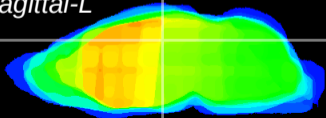

Coronal

Sagittal-R

Sagittal-L

ViBrism: CX08403
Horizontal

DG