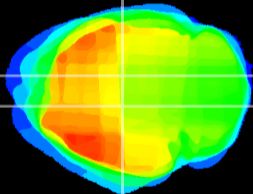

Coronal

Sagittal-R

Sagittal-L

ViBrism: CX08403
Horizontal

DG