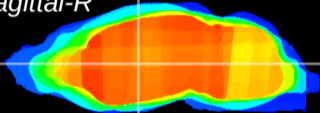

Coronal

Sagittal-R

Sagittal-L

ViBrism: CX08404
Horizontal

VA/VL