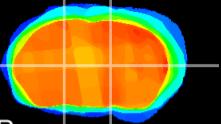

Coronal

Sagittal-R

Sagittal-L

ViBrism: CX08404
Horizontal

VA/VL