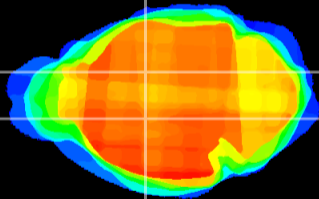

Coronal

Sagittal-R

Sagittal-L

ViBrism: CX08404
Horizontal

VA/VL