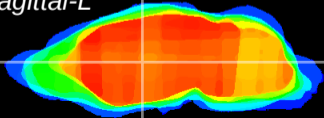

Coronal

Sagittal-R

Sagittal-L

ViBrism: CX08404
Horizontal

VA/VL