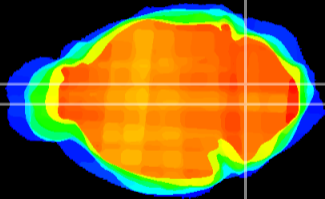

Coronal

Sagittal-R

Sagittal-L

ViBrism: CX08416  
Horizontal

MVe