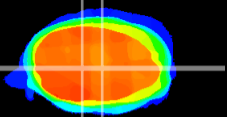

Coronal

Sagittal-R

Sagittal-L

ViBrism: CX08416  
Horizontal

MVe