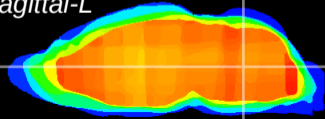

Coronal

Sagittal-R

Sagittal-L

ViBrism: CX08416  
Horizontal

MVe