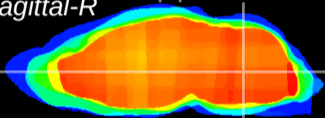

Coronal

Sagittal-R

Sagittal-L

ViBrism: CX08416  
Horizontal

MVe