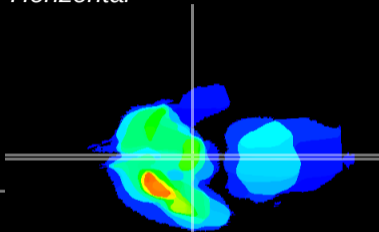

Coronal

Sagittal-R

Sagittal-L

ViBrism: CX08423
Horizontal

ME