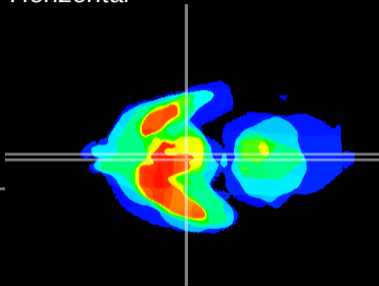

Coronal

Sagittal-R

Sagittal-L

ViBrism: CX08424
Horizontal

Arc