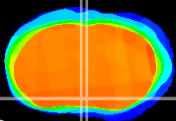

Coronal

Sagittal-R

Sagittal-L

ViBrism: CX08425
Horizontal

MPA