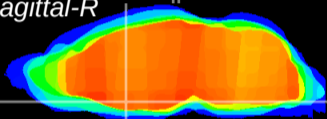

Coronal

Sagittal-R

Sagittal-L

ViBrism: CX08425
Horizontal

MPA