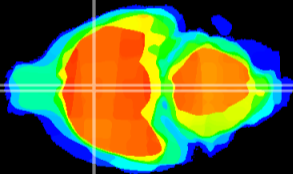

Coronal

Sagittal-R

Sagittal-L

ViBrism: CX08425
Horizontal

MPA