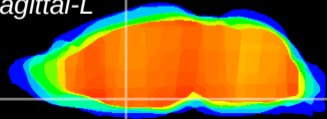

Coronal

Sagittal-R

Sagittal-L

ViBrism: CX08425
Horizontal

MPA