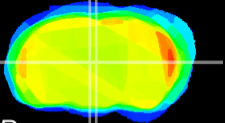

Coronal

Sagittal-R

Sagittal-L

ViBrism: CX08427
Horizontal

MD