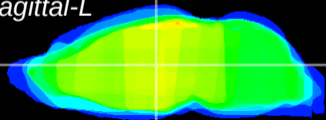

Coronal

Sagittal-R

Sagittal-L

ViBrism: CX08427
Horizontal

MD