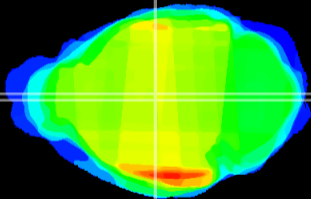

Coronal

Sagittal-R

Sagittal-L

ViBrism: CX08427
Horizontal

MD