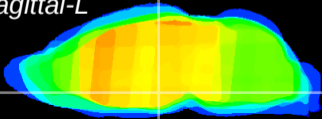

Coronal

Sagittal-R

Sagittal-L

ViBrism: CX08428
Horizontal

DM