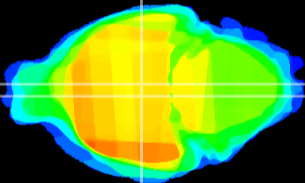

Coronal

Sagittal-R

Sagittal-L

ViBrism: CX08428
Horizontal

DM