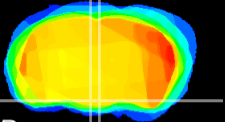

Coronal

Sagittal-R

Sagittal-L

ViBrism: CX08428
Horizontal

VMH