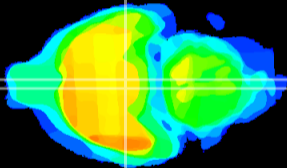

Coronal

Sagittal-R

Sagittal-L

ViBrism: CX08428
Horizontal

VMH