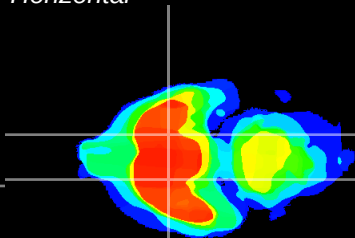

Coronal

Sagittal-R

Sagittal-L

ViBrism: CX08433  
Horizontal

S0