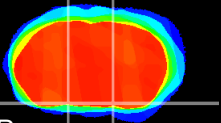

Coronal

Sagittal-R

Sagittal-L

ViBrism: CX08433  
Horizontal

S0