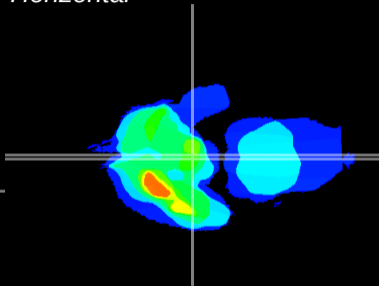

Coronal

Sagittal-R

Sagittal-L

ViBrism: CX08434
Horizontal

ME