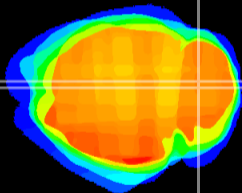

Coronal

Sagittal-R

Sagittal-L

ViBrism: CX08437  
Horizontal

Cb vermis