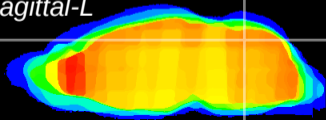

Coronal

Sagittal-R

Sagittal-L

ViBrism: CX08437  
Horizontal

Cb vermis