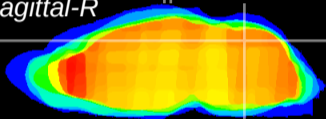

Coronal

Sagittal-R

Sagittal-L

ViBrism: CX08437  
Horizontal

Cb vermis