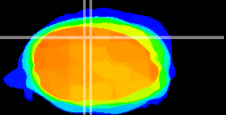

Coronal

Sagittal-R

Sagittal-L

ViBrism: CX08437  
Horizontal

Cb vermis