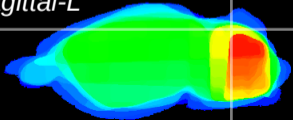

Coronal

Sagittal-R

Sagittal-L

ViBrism: CX08442
Horizontal

Cb lobe