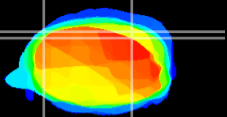

Coronal

Sagittal-R

Sagittal-L

ViBrism: CX08442
Horizontal

Cb lobe