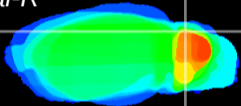

Coronal

Sagittal-R

Sagittal-L

ViBrism: CX08442
Horizontal

Cb lobe