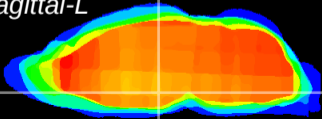

Coronal

Sagittal-R

Sagittal-L

ViBrism: CX08449
Horizontal

DM