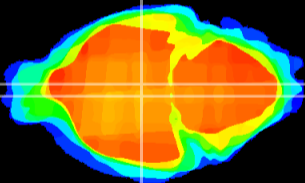

Coronal

Sagittal-R

Sagittal-L

ViBrism: CX08449
Horizontal

DM