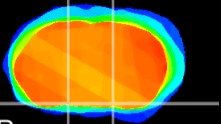

Coronal

Sagittal-R

Sagittal-L

ViBrism: CX08449
Horizontal

S0