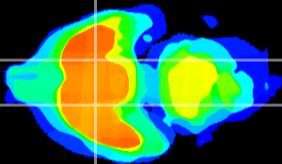

Coronal

Sagittal-R

Sagittal-L

ViBrism: CX08449
Horizontal

S0