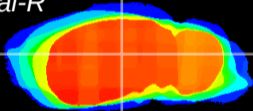

Coronal

Sagittal-R

Sagittal-L

ViBrism: CX08450
Horizontal

LG