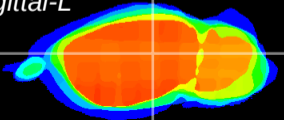

Coronal

Sagittal-R

Sagittal-L

ViBrism: CX08450
Horizontal

LG