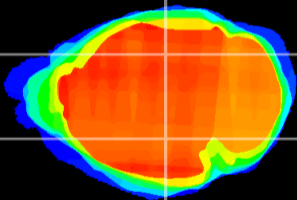

Coronal

Sagittal-R

Sagittal-L

ViBrism: CX08450
Horizontal

LG