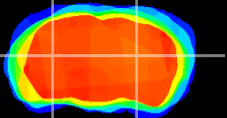

Coronal

Sagittal-R

Sagittal-L

ViBrism: CX08450
Horizontal

LG