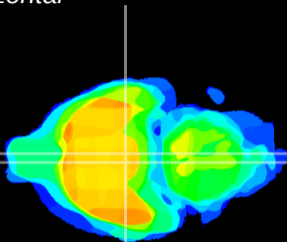

Coronal

Sagittal-R

Sagittal-L

ViBrism: CX08453
Horizontal

VMH