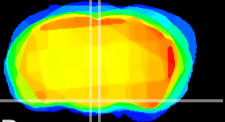

Coronal

Sagittal-R

Sagittal-L

ViBrism: CX08453
Horizontal

VMH