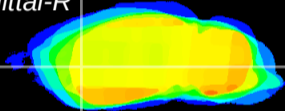

Coronal

Sagittal-R

Sagittal-L

ViBrism: CX08456
Horizontal

CPU lateral