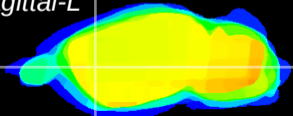

Coronal

Sagittal-R

Sagittal-L

ViBrism: CX08456
Horizontal

CPU lateral