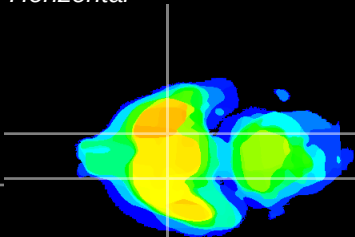

Coronal

Sagittal-R

Sagittal-L

ViBrisM: CX08456
Horizontal

S0