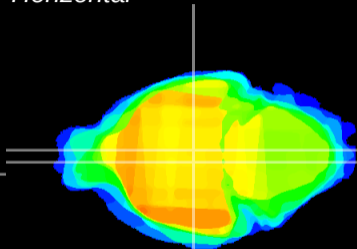

Coronal

Sagittal-R

Sagittal-L

ViBrism: CX08457
Horizontal

DM