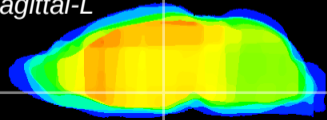

Coronal

Sagittal-R

Sagittal-L

ViBrism: CX08457
Horizontal

DM