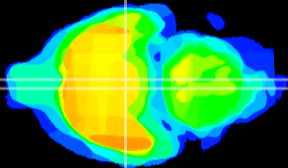

Coronal

Sagittal-R

Sagittal-L

ViBrism: CX08457
Horizontal

VMH