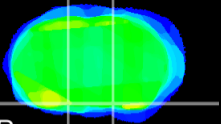

Coronal

Sagittal-R

Sagittal-L

ViBrism: CX08458
Horizontal

S0