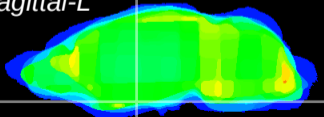

Coronal

Sagittal-R

Sagittal-L

ViBrism: CX08458
Horizontal

S0