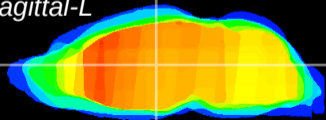

Coronal

Sagittal-R

Sagittal-L

ViBrism: CX08462
Horizontal

MD