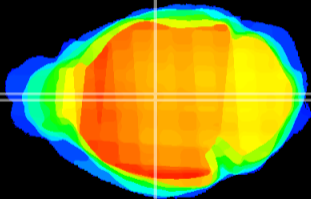

Coronal

Sagittal-R

Sagittal-L

ViBrism: CX08462
Horizontal

MD