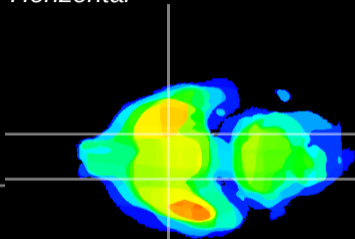

Coronal

Sagittal-R

Sagittal-L

ViBrism: CX08464
Horizontal

S0