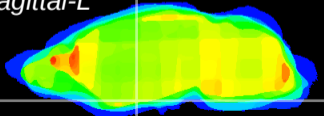

Coronal

Sagittal-R

Sagittal-L

ViBrism: CX08464
Horizontal

S0