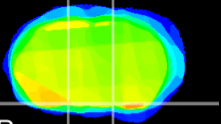

Coronal

Sagittal-R

Sagittal-L

ViBrism: CX08464
Horizontal

S0