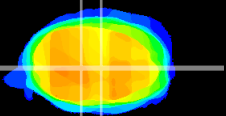

Coronal

Sagittal-R

Sagittal-L

ViBrism: CX08467
Horizontal

MVe