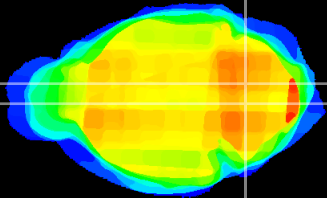

Coronal

Sagittal-R

Sagittal-L

ViBrism: CX08467
Horizontal

MVe