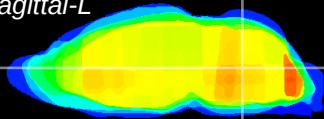

Coronal

Sagittal-R

Sagittal-L

ViBrism: CX08467
Horizontal

MVe