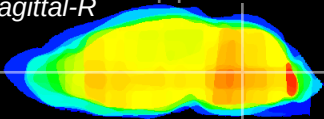

Coronal

Sagittal-R

Sagittal-L

ViBrism: CX08467
Horizontal

MVe