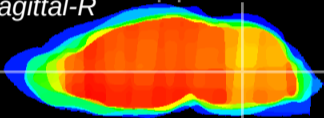

Coronal

Sagittal-R

Sagittal-L

ViBrism: CX08476
Horizontal

MVe