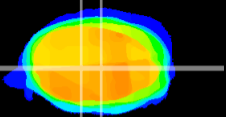

Coronal

Sagittal-R

Sagittal-L

ViBrism: CX08476
Horizontal

MVe