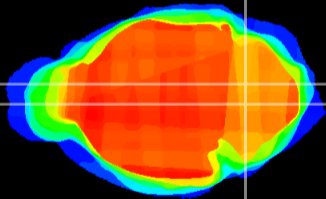

Coronal

Sagittal-R

Sagittal-L

ViBrism: CX08476
Horizontal

MVe