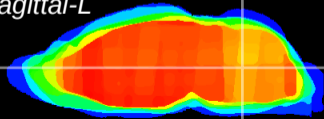

Coronal

Sagittal-R

Sagittal-L

ViBrism: CX08476
Horizontal

MVe