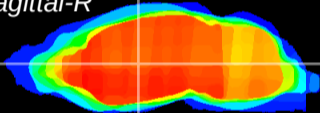

Coronal

Sagittal-R

Sagittal-L

ViBrism: CX08476
Horizontal

VA/VL