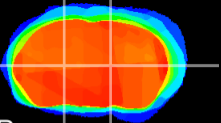

Coronal

Sagittal-R

Sagittal-L

ViBrism: CX08476
Horizontal

VA/VL