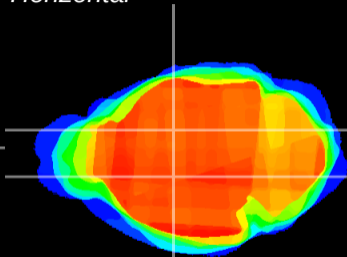

Coronal

Sagittal-R

Sagittal-L

ViBrism: CX08476
Horizontal

VA/VL