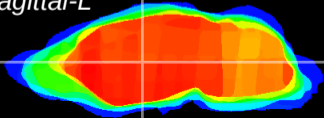

Coronal

Sagittal-R

Sagittal-L

ViBrism: CX08476
Horizontal

VA/VL