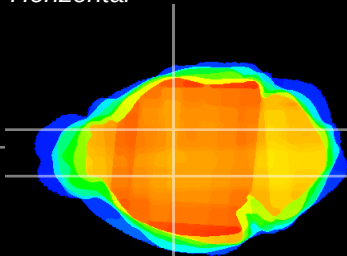

Coronal

Sagittal-R

Sagittal-L

ViBrism: CX08478
Horizontal

VA/VL