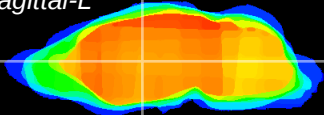

Coronal

Sagittal-R

Sagittal-L

ViBrism: CX08478
Horizontal

VA/VL