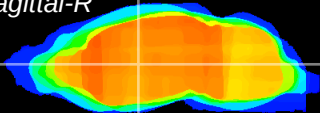

Coronal

Sagittal-R

Sagittal-L

ViBrism: CX08478
Horizontal

VA/VL