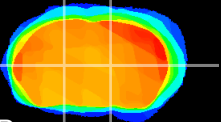

Coronal

Sagittal-R

Sagittal-L

ViBrism: CX08478
Horizontal

VA/VL