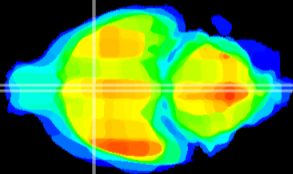

Coronal

Sagittal-R

Sagittal-L

ViBrism: CX08482
Horizontal

MPA