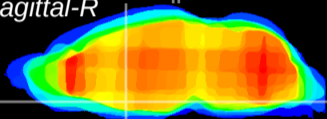

Coronal

Sagittal-R

Sagittal-L

ViBrism: CX08482
Horizontal

MPA