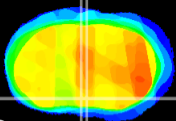

Coronal

Sagittal-R

Sagittal-L

ViBrism: CX08482
Horizontal

MPA