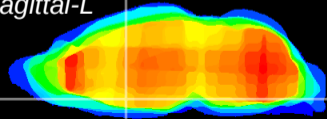

Coronal

Sagittal-R

Sagittal-L

ViBrism: CX08482
Horizontal

MPA