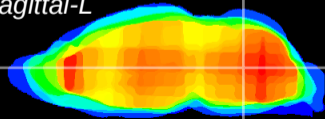

Coronal

Sagittal-R

Sagittal-L

ViBrism: CX08482
Horizontal

MVe