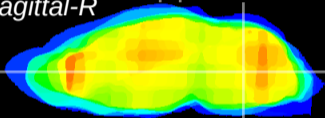

Coronal

Sagittal-R

Sagittal-L

ViBrism: CX08482
Horizontal

MVe