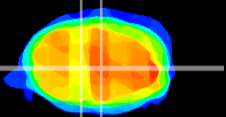

Coronal

Sagittal-R

Sagittal-L

ViBrism: CX08482
Horizontal

MVe