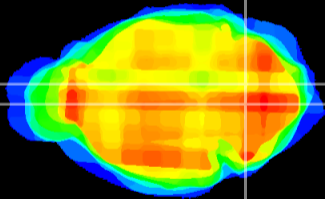

Coronal

Sagittal-R

Sagittal-L

ViBrism: CX08482
Horizontal

MVe