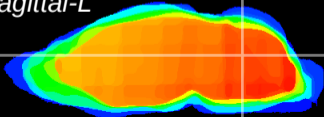

*Coronal*

*Sagittal-R*

*Sagittal-L*

ViBrism: CX08488  
*Horizontal*

Cb nucleus