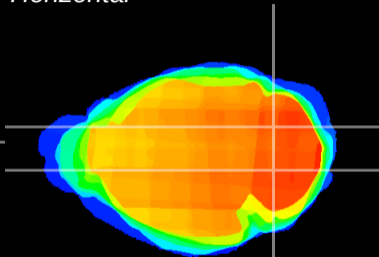

*Coronal*

*Sagittal-R*

*Sagittal-L*

ViBrism: CX08488  
*Horizontal*

Cb nucleus