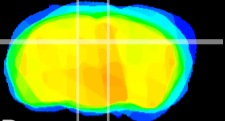

Coronal

Sagittal-R

Sagittal-L

ViBrism: CX08491
Horizontal

DG