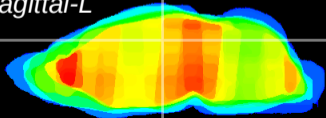

Coronal

Sagittal-R

Sagittal-L

ViBrism: CX08491
Horizontal

DG