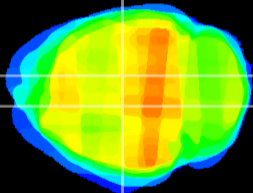

Coronal

Sagittal-R

Sagittal-L

ViBrism: CX08491
Horizontal

DG