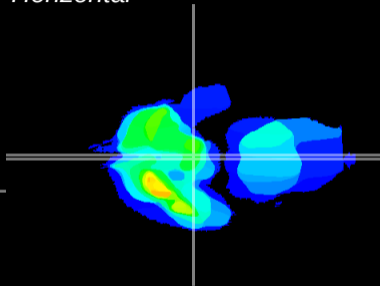

Coronal

Sagittal-R

Sagittal-L

ViBrism: CX08492
Horizontal

ME