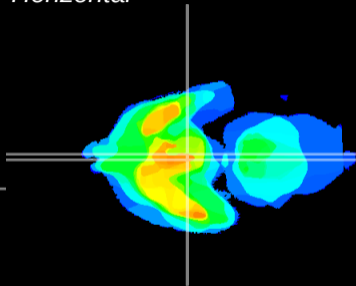

Coronal

Sagittal-R

Sagittal-L

ViBrism: CX08493
Horizontal

Arc