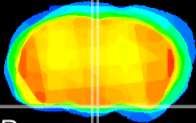

Coronal

Sagittal-R

Sagittal-L

ViBrism: CX08493
Horizontal

Arc