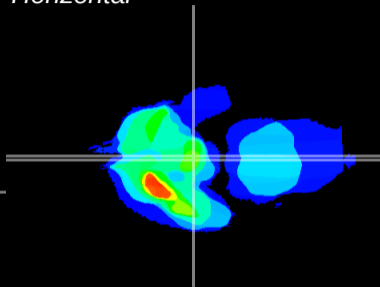

Coronal

Sagittal-R

Sagittal-L

ViBrism: CX08495
Horizontal

ME