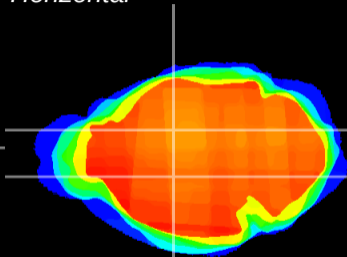

Coronal

Sagittal-R

Sagittal-L

ViBrism: CX08498
Horizontal

VA/VL