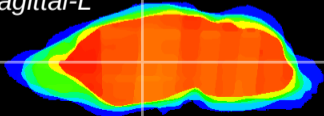

Coronal

Sagittal-R

Sagittal-L

ViBrism: CX08498
Horizontal

VA/VL