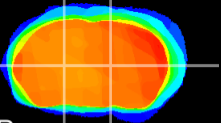

Coronal

Sagittal-R

Sagittal-L

ViBrism: CX08498
Horizontal

VA/VL