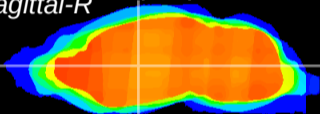

Coronal

Sagittal-R

Sagittal-L

ViBrism: CX08498
Horizontal

VA/VL