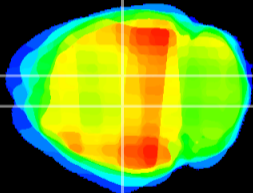

Coronal

Sagittal-R

Sagittal-L

ViBrism: CX08501
Horizontal

DG