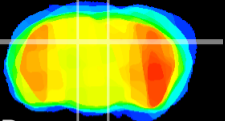

Coronal

Sagittal-R

Sagittal-L

ViBrism: CX08501
Horizontal

DG