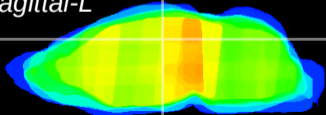

Coronal

Sagittal-R

Sagittal-L

ViBrism: CX08501
Horizontal

DG