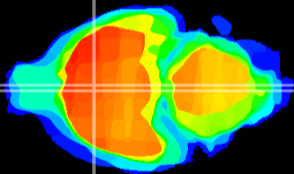

Coronal

Sagittal-R

Sagittal-L

ViBrism: CX08502
Horizontal

MPA