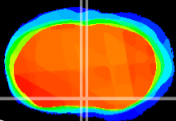

Coronal

Sagittal-R

Sagittal-L

ViBrism: CX08502
Horizontal

MPA