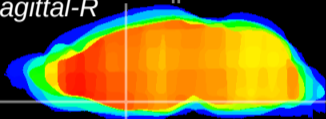

Coronal

Sagittal-R

Sagittal-L

ViBrism: CX08502
Horizontal

MPA