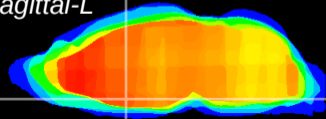

Coronal

Sagittal-R

Sagittal-L

ViBrism: CX08502
Horizontal

MPA