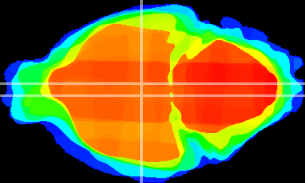

Coronal

Sagittal-R

Sagittal-L

ViBrism: CX08505
Horizontal

DM