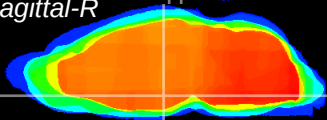

Coronal

Sagittal-R

Sagittal-L

ViBrism: CX08505
Horizontal

DM