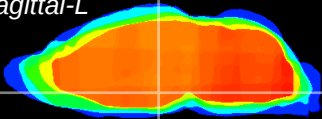

Coronal

Sagittal-R

Sagittal-L

ViBrism: CX08505
Horizontal

DM