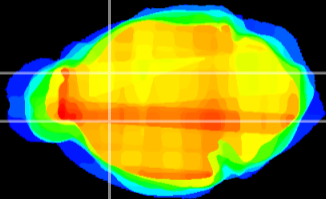

Coronal

Sagittal-R

Sagittal-L

ViBriSM: CX08510
Horizontal

CPu medial