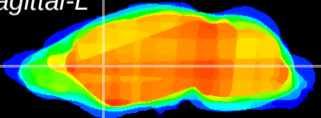

Coronal

Sagittal-R

Sagittal-L

ViBriSM: CX08510
Horizontal

CPu medial