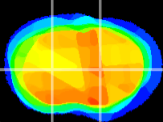

Coronal

Sagittal-R

Sagittal-L

ViBriSM: CX08510
Horizontal

CPu medial