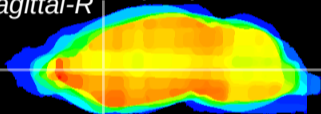

Coronal

Sagittal-R

Sagittal-L

ViBriSM: CX08510
Horizontal

CPu medial