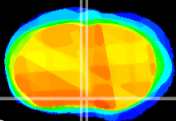

Coronal

Sagittal-R

Sagittal-L

ViBrism: CX08510
Horizontal

MPA