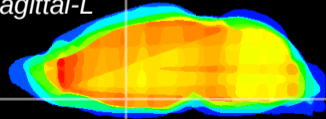

Coronal

Sagittal-R

Sagittal-L

ViBrism: CX08510
Horizontal

MPA