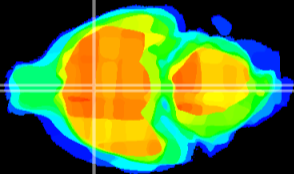

Coronal

Sagittal-R

Sagittal-L

ViBrism: CX08510
Horizontal

MPA