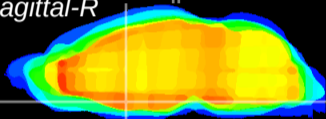

Coronal

Sagittal-R

Sagittal-L

ViBrism: CX08510
Horizontal

MPA