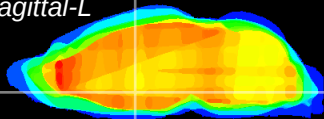

Coronal

Sagittal-R

Sagittal-L

ViBriSM: CX08510
Horizontal

Pa