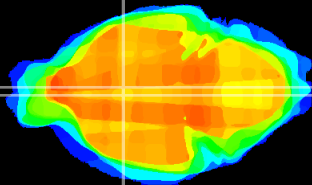

Coronal

Sagittal-R

Sagittal-L

ViBriSM: CX08510
Horizontal

Pa