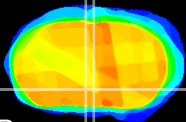

Coronal

Sagittal-R

Sagittal-L

ViBriSM: CX08510
Horizontal

Pa