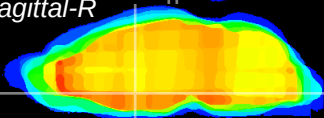

Coronal

Sagittal-R

Sagittal-L

ViBriSM: CX08510
Horizontal

Pa