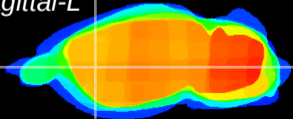

Coronal

Sagittal-R

Sagittal-L

ViBrism: CX08511  
Horizontal

CPU lateral