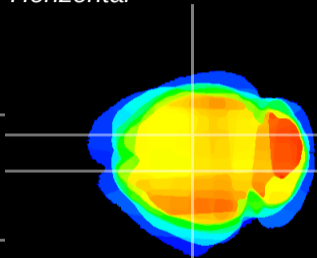

Coronal

Sagittal-R

Sagittal-L

ViBrism: CX08512
Horizontal

CA1