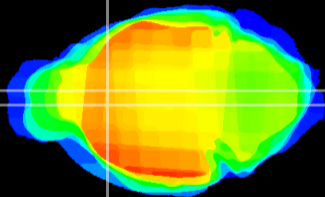

Coronal

Sagittal-R

Sagittal-L

ViBrism: CX08514
Horizontal

LS