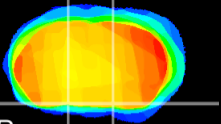

Coronal

Sagittal-R

Sagittal-L

ViBrism: CX08514
Horizontal

S0