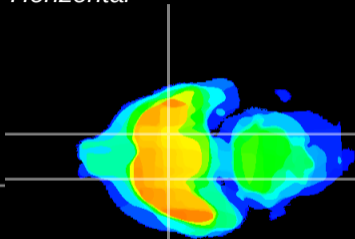

Coronal

Sagittal-R

Sagittal-L

ViBrism: CX08514
Horizontal

S0