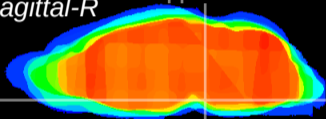

Coronal

Sagittal-R

Sagittal-L

ViBrism: CX08518
Horizontal

Pn