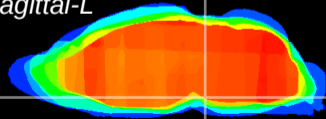

Coronal

Sagittal-R

Sagittal-L

ViBrism: CX08518
Horizontal

Pn