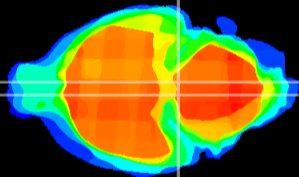

Coronal

Sagittal-R

Sagittal-L

ViBrism: CX08518
Horizontal

Pn