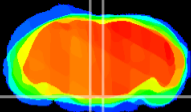

Coronal

Sagittal-R

Sagittal-L

ViBrism: CX08518
Horizontal

Pn