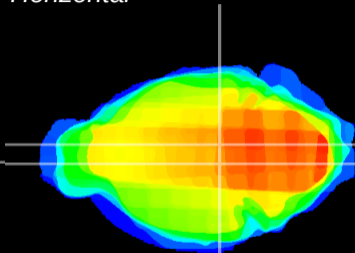

Coronal

Sagittal-R

Sagittal-L

ViBrism: CX08522
Horizontal

VTA