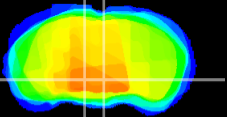

Coronal

Sagittal-R

Sagittal-L

ViBrism: CX08522
Horizontal

VTA